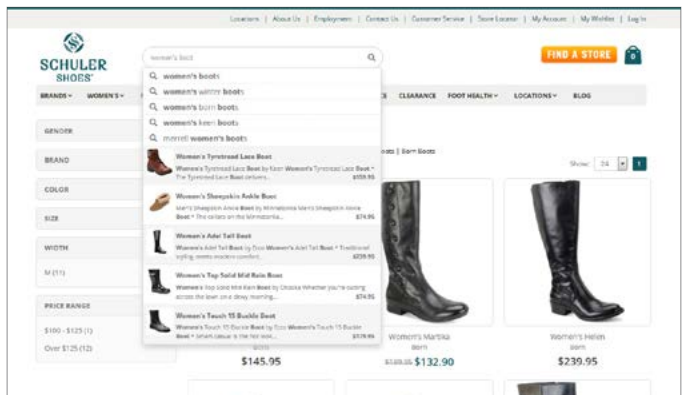

E-commerce Director Michael Schuler recently brought schulersshoes.com onto the Magento e-commerce platform, then implemented SLI Systems using the SLI Learning Search Connect plugin for Magento. Whether using the SLI Rich Auto Complete™ menu from the search box or navigating through refinements like shoe width and brand, visitors now spend more time on the site and bounce less often.

SLI Solutions used by Schuler Shoes:

SEARCH

RICH AUTO COMPLETE

NAVIGATION

USER-GENERATED SEO

"We chose SLI because it fits well with Magento and does everything we want – search, navigation, merchandising and more. SLI saves me time, simplifies our ability to do promotions and is a great support for our business."